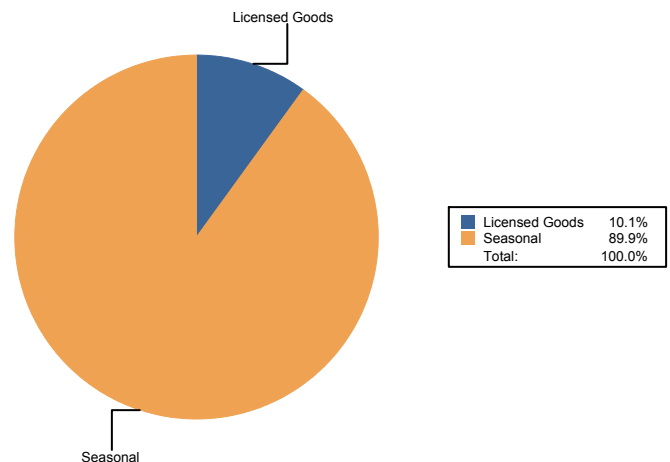

**40% Discount**

<b>Total</b>	<b>\$2,817.60</b>
<b>Discount</b>	<b>\$1,127.04</b>
<b>Total After Discount</b>	<b>\$1,690.56</b>
<b>Total of Pieces</b>	<b>3552</b>
<b>Avg Price Per Piece</b>	<b>\$0.48</b>
<b>Number of Unique Items</b>	<b>14</b>
<b>Estimated Total Weight:</b>	<b>523.30 lbs.</b>
<b>Estimated Total Volume:</b>	<b>98.45 Cu. ft</b>