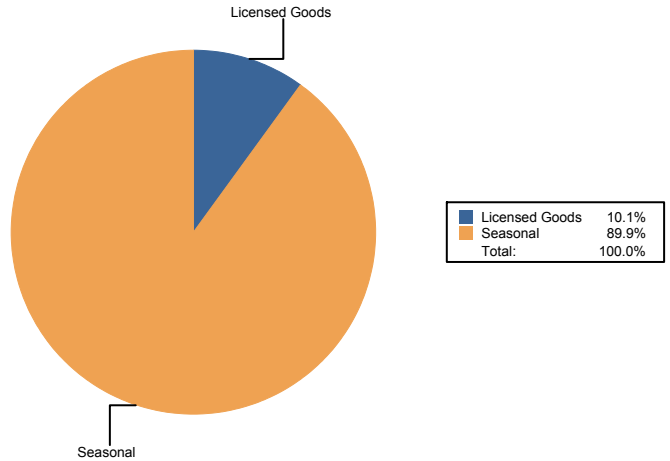

Item	Description	Regular Price	QTY Pieces	Discounted Price	Discounted Total

Total	$2,817.60
Discount	$1,127.04
Total After Discount	$1,690.56
Total of Pieces	3552
Avg Price Per Piece	$0.48
Number of Unique Items	14
Estimated Total Weight:	523.30 lbs.
Estimated Total Volume:	98.45 Cu. ft

FOUR SEASONS GENERAL MERCHANDISE TERMS OF SALE

1) Each closeout pallet is unique and is sold on a first-come basis.
2) Prices subject to change without notice.
3) Not responsible for typographical errors.
4) Pictures are for illustration purpose only.
5) All shipments are F.O.B. our Warehouse is located at 825 South Vail Ave. Montebello, CA 90640.
6) For detail and more information, see our Terms & Conditions at <http://www.4sgm.com/terms>

Just $1,690.56