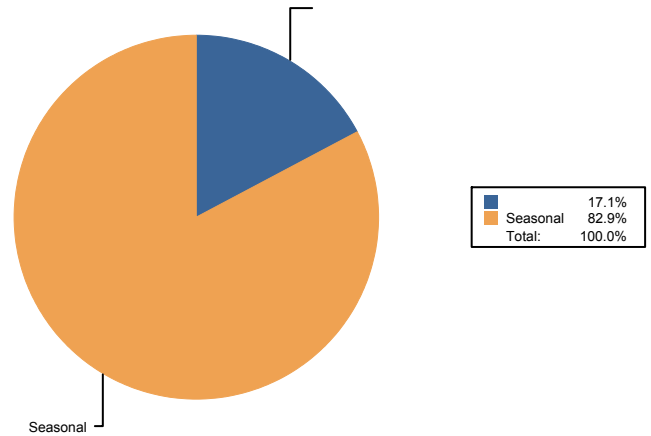

Item	Description	Regular Price	QTY Pieces	Discounted Price	Discounted Total

Total					$1,158.00
Discount					$463.20
Total After Discount					$694.80
Total of Pieces					1090
Avg Price Per Piece					$0.64
Number of Unique Items					7
Estimated Total Weight:		1,368.77	lbs.		
Estimated Total Volume:		98.38	Cu. ft		

FOUR SEASONS GENERAL MERCHANDISE TERMS OF SALE

1) Each closeout pallet is unique and is sold on a first-come basis.
2) Prices subject to change without notice.
3) Not responsible for typographical errors.
4) Pictures are for illustration purpose only.
5) All shipments are F.O.B. our Warehouse is located at 825 South Vail Ave. Montebello, CA 90640.
6) For detail and more information, see our Terms & Conditions at <http://www.4sgm.com/terms>

Just $694.80