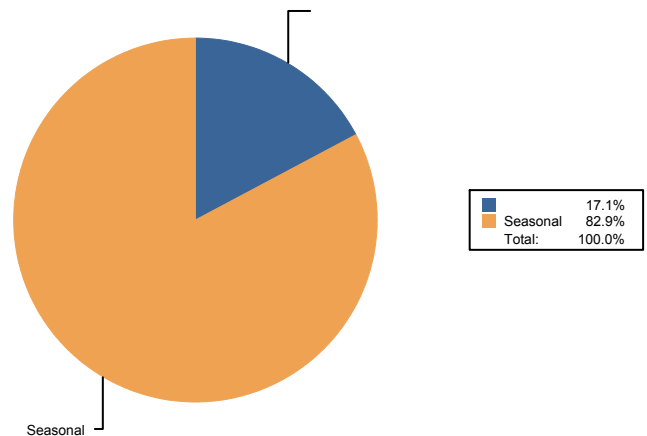

Just $694.80